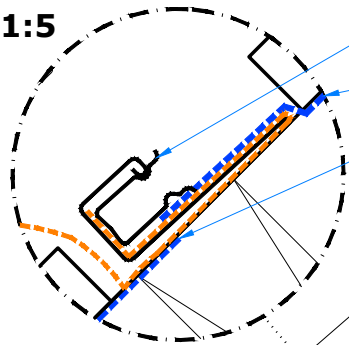

Roof view

Detail M1:5

VELUX transverse drainage gutter and VELUX transverse drainage gutter clip (Part of VELUX BFX set)
 Felt/breather membrane
 Felt/breather membrane
 VELUX BFX Underfelt Collar

Detail M1:5

Roof vapour barrier
 Vapor-tight joint with VELUX BBX tape

VELUX EDW Standard up to 120mm tile flashing
 Tile to be chamfered
 Bottom part of VELUX EDW standard up to 120mm tile flashing

Inner Ventilation
 Outer Ventilation
 Counter-batten
 Felt/breather membrane
 Ventilation path

VELUX BFX Underfelt Collar

30mm
 60-150mm
 30mm
 80mm

Installation batten Trimmers where necessary

Gasket on BBX in window rebate

VELUX BDX Insulation frame

Installation batten

VELUX Lining LS-

VELUX Vapour barrier BBX

VELUX BFX Underfelt Collar

Trimmers where necessary

Raceway

Roof vapour barrier

Side part VELUX EDW standard up to 120mm tile flashing

VELUX Vapour barrier BBX

VELUX BFX Underfelt Collar

30-60mm
 Red level of installation