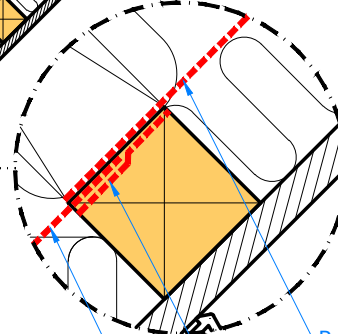

Roof view

Detail M1:5

VELUX transverse drainage gutter and VELUX transverse drainage gutter clip (Part of VELUX BFX set)
 Felt/breather membrane
 Felt/breather membrane
 VELUX BFX Underfelt Collar

Detail M1:5

Roof vapour barrier
 Vapor-tight joint with VELUX BBX tape

VELUX EDW Standard up to 120mm tile flashing
 Tile to be chamfered
 Bottom part of VELUX EDW standard up to 120mm tile flashing

Inner Ventilation
 Outer Ventilation
 Counter-batten
 Felt/breather membrane
 Ventilation path