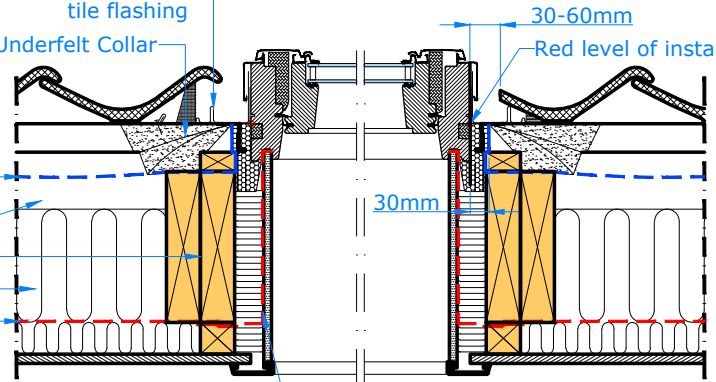

Roof vapour barrier
 Vapor-tight joint with VELUX BBX tape

VELUX EDW Standard up to 120mm tile flashing
 Tile to be chamfered
 Bottom part of VELUX EDW standard up to 120mm tile flashing

Inner Ventilation
 Outer Ventilation
 Counter-batten
 Felt/breather membrane
 Ventilation path

VELUX BFX Underfelt Collar

Trimmers where necessary

Raceway

Roof vapour barrier

Side part VELUX EDW standard up to 120mm tile flashing

VELUX Vapour barrier BBX

VELUX BFX Underfelt Collar

30-60mm
 Red level of installation

**Section A-A
 M1:10**

Felt/breather membrane
 Ventilation path
 Rafters
 Insulation
 Roof vapour barrier

**Section B-B
 M1:10**

VELUX Vapour barrier BBX

VELUX Products

	GGL 15°-90°
	EDW 15°-90°
	BFX
	BDX
	BBX
	LS-