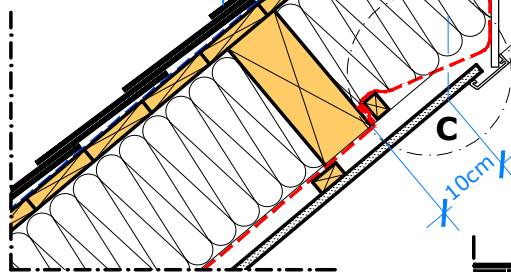

**Detail C M5**

**VELUX Products**

-  GGL  
15°-90°
-  EAS  
20°-75°
-  BFX
-  BBX
-  LS-
-  LAI

Slates, height: 2 x 8mm

**Section A-A / M10**

**Section B-B / M10**

Felt / brether membrane

Rafter / Trimmer

Thermal Insulation

Vapour barrier

Gypsum-board

**1/2**

**Detail D M5**

**Roof view**

Windows sizes: Outer frame sizes in cm

GPL_60	B x L
FK06	66 x 118
FK08	66 x 140
MK04	78 x 98
MK06	78 x 118
MK08	78 x 140
MK10	78 x 160
PK06	94 x 118
PK08	94 x 140
PK10	94 x 160
SK06	114 x 118
SK08	114 x 140
SK10	114 x 160
UK08	134 x 140

Bottom part of the flashing  
**VELUX EAS**

**Detail A  
M5**

Roof thermal insulation  
Felt/breather membrane  
Underfelt collar **VELUX BFX**

Top part of the flashing  
**VELUX EAS**

**Detail B  
M5**

Gasket on **BBX** in window rebate  
**VELUX GGL** Centre pivot roof window

**VELUX Products**

Size of the opening in the roof for all heights

**2/2**