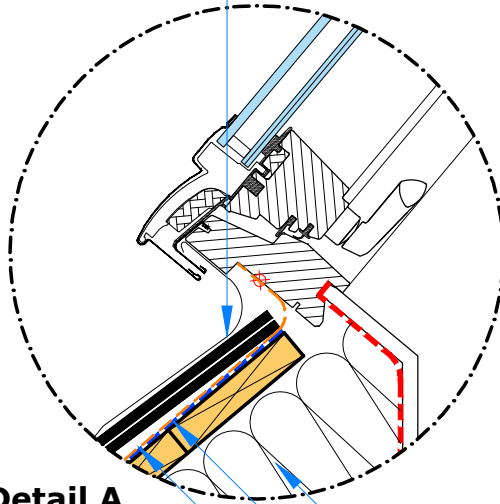

**Detail C M5**

**VELUX Products**

-  GGL  
15°-90°
-  EAS  
20°-75°
-  BFX
-  BBX
-  LS-
-  LAI

Slates, height: 2 x 8mm

**Section A-A / M10**

**Section B-B / M10**

Felt / brether membrane

Rafter / Trimmer

Thermal Insulation

Vapour barrier

Gypsum-board

**1/2**

**Detail D M5**

**Roof view**

Windows sizes: Outer frame sizes in cm

GPL_60	B x L
FK06	66 x 118
FK08	66 x 140
MK04	78 x 98
MK06	78 x 118
MK08	78 x 140
MK10	78 x 160
PK06	94 x 118
PK08	94 x 140
PK10	94 x 160
SK06	114 x 118
SK08	114 x 140
SK10	114 x 160
UK08	134 x 140

Bottom part of the flashing  
**VELUX EAS**

**Detail A  
M5**

Roof thermal insulation  
Felt/breather membrane  
Underfelt collar **VELUX BFX**

Top part of the flashing  
**VELUX EAS**

**Detail B  
M5**

Gasket on **BBX** in window rebate  
**VELUX GGL** Centre pivot roof window

**VELUX Products**

Size of the opening in the roof for all heights

**2/2**