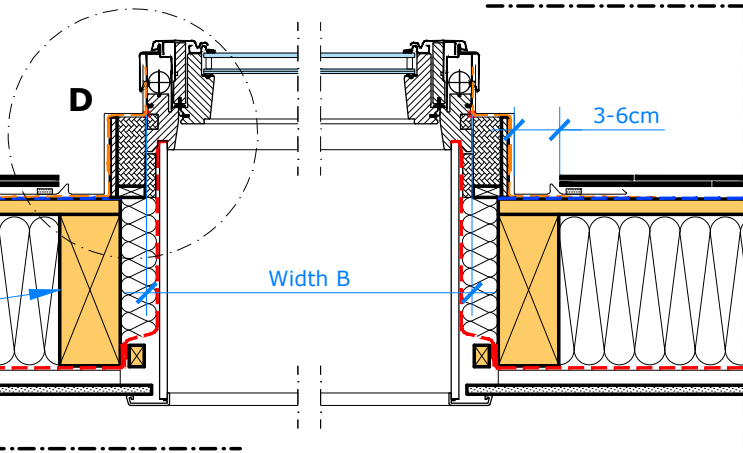

**Detail C M5**

**VELUX Products**

-  GGL  
15°-90°
-  EAS  
20°-75°
-  BFX
-  BBX
-  LS-
-  LAI

Slates, height: 2 x 8mm

**Section A-A / M10**

**Section B-B / M10**

Felt / brether membrane

Rafter / Trimmer

Thermal Insulation

Vapour barrier

Gypsum-board

**1/2**

**Detail D M5**

**Roof view**

Windows sizes: Outer frame sizes in cm

GPL_60	B x L
FK06	66 x 118
FK08	66 x 140
MK04	78 x 98
MK06	78 x 118
MK08	78 x 140
MK10	78 x 160
PK06	94 x 118
PK08	94 x 140
PK10	94 x 160
SK06	114 x 118
SK08	114 x 140
SK10	114 x 160
UK08	134 x 140

Bottom part of the flashing  
**VELUX EAS**

**Detail A  
M5**

Roof thermal insulation  
Felt/breather membrane  
Underfelt collar **VELUX BFX**

Top part of the flashing  
**VELUX EAS**

**Detail B  
M5**

Gasket on **BBX** in window rebate  
**VELUX GGL** Centre pivot roof window

**VELUX Products**

Size of the opening in the roof for all heights

**2/2**