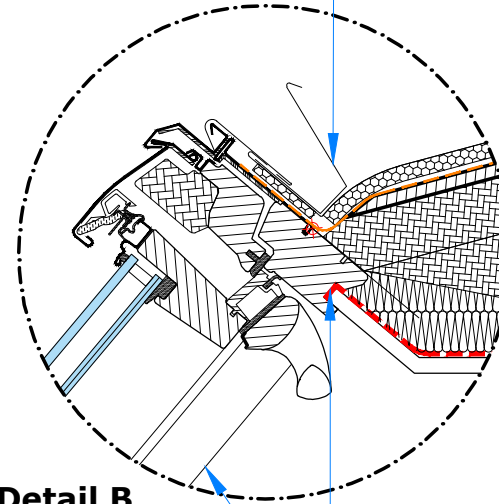

**Detail C M5**

**VELUX Products**

-  GGL  
15°-90°
-  EAS  
20°-75°
-  BFX
-  BBX
-  LS-
-  LAI

Slates, height: 2 x 8mm

**Section A-A / M10**

**Section B-B / M10**

Felt / brether membrane

Rafter / Trimmer

Thermal Insulation

Vapour barrier

Gypsum-board

**1/2**

**Detail D M5**

**Roof view**

Windows sizes: Outer frame sizes in cm

GPL_60	B x L
FK06	66 x 118
FK08	66 x 140
MK04	78 x 98
MK06	78 x 118
MK08	78 x 140
MK10	78 x 160
PK06	94 x 118
PK08	94 x 140
PK10	94 x 160
SK06	114 x 118
SK08	114 x 140
SK10	114 x 160
UK08	134 x 140

Bottom part of the flashing  
**VELUX EAS**

**Detail A  
M5**

Roof thermal insulation  
Felt/breather membrane  
Underfelt collar **VELUX BFX**

Top part of the flashing  
**VELUX EAS**

**Detail B  
M5**

Gasket on **BBX** in window rebate  
**VELUX GGL** Centre pivot roof window

**VELUX Products**

Size of the opening in the roof for all heights

**2/2**