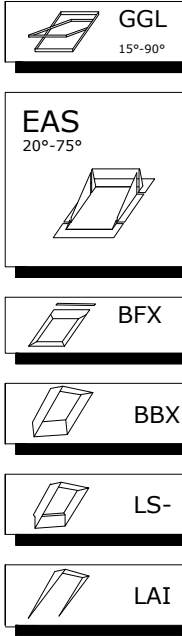

**Detail C M5**

**VELUX Products**

-  GGL  
15°-90°
-  EAS  
20°-75°
-  BFX
-  BBX
-  LS-
-  LAI

Slates, height: 2 x 8mm

**Section A-A / M10**

**Section B-B / M10**

Felt / brether membrane

Rafter / Trimmer

Thermal Insulation

Vapour barrier

Gypsum-board

**1/2**

**Detail D M5**

**Roof view**

Windows sizes: Outer frame sizes in cm

GPL_60	B x L
FK06	66 x 118
FK08	66 x 140
MK04	78 x 98
MK06	78 x 118
MK08	78 x 140
MK10	78 x 160
PK06	94 x 118
PK08	94 x 140
PK10	94 x 160
SK06	114 x 118
SK08	114 x 140
SK10	114 x 160
UK08	134 x 140

Bottom part of the flashing  
**VELUX EAS**

**Detail A  
M5**

Roof thermal insulation  
Felt/breather membrane  
Underfelt collar **VELUX BFX**

Top part of the flashing  
**VELUX EAS**

**Detail B  
M5**

Gasket on **BBX** in window rebate  
**VELUX GGL** Centre pivot roof window

**VELUX Products**

Size of the opening in the roof for all heights

**2/2**