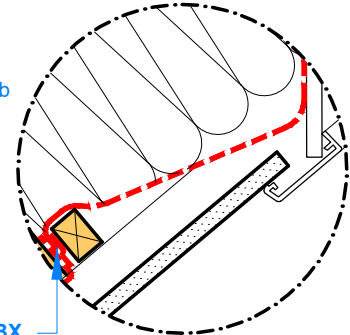

**Roof view**

VELUX Mini Dormer - prefab wooden insulated flashing solution for roof coverings with a profile height up to 16mm

Roof thermal insulation, non VELUX!

Roof vapour barrier

Interior finish, for example gypsum-board

**Detail C M5**

**VELUX Products**

-  GGL  
15°-90°
-  EAS  
20°-75°
-  BFX
-  BBX
-  LS-
-  LAI

Slates, height: 2 x 8mm

**Section A-A / M10**

**Section B-B / M10**

Felt / brether membrane

Rafter / Trimmer

Thermal Insulation

Vapour barrier

Gypsum-board

**1/2**

**Detail D M5**

**Roof view**

Windows sizes: Outer frame sizes in cm

GPL_60	B x L
FK06	66 x 118
FK08	66 x 140
MK04	78 x 98
MK06	78 x 118
MK08	78 x 140
MK10	78 x 160
PK06	94 x 118
PK08	94 x 140
PK10	94 x 160
SK06	114 x 118
SK08	114 x 140
SK10	114 x 160
UK08	134 x 140

Bottom part of the flashing  
**VELUX EAS**

**Detail A  
M5**

Roof thermal insulation  
Felt/breather membrane  
Underfelt collar **VELUX BFX**

Top part of the flashing  
**VELUX EAS**

**Detail B  
M5**

Gasket on **BBX** in window rebate  
**VELUX GGL** Centre pivot roof window