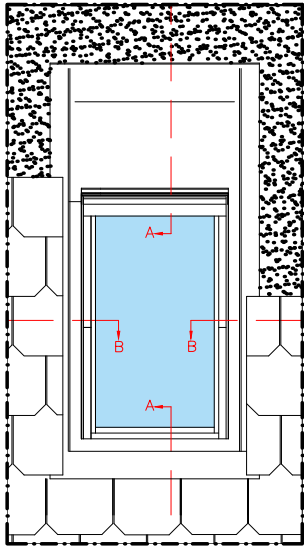

**Detail C M5**

**VELUX Products**

-  GGL  
15°-90°
-  EAS  
20°-75°
-  BFX
-  BBX
-  LS-
-  LAI

Slates, height: 2 x 8mm

**Section A-A / M10**

**Section B-B / M10**

Felt / brether membrane

Rafter / Trimmer

Thermal Insulation

Vapour barrier

Gypsum-board

**1/2**

**Detail D M5**

**Roof view**

Windows sizes: Outer frame sizes in cm

GPL_60	B x L
FK06	66 x 118
FK08	66 x 140
MK04	78 x 98
MK06	78 x 118
MK08	78 x 140
MK10	78 x 160
PK06	94 x 118
PK08	94 x 140
PK10	94 x 160
SK06	114 x 118
SK08	114 x 140
SK10	114 x 160
UK08	134 x 140

Bottom part of the flashing  
**VELUX EAS**

**Detail A  
M5**

Roof thermal insulation  
Felt/breather membrane  
Underfelt collar **VELUX BFX**

Top part of the flashing  
**VELUX EAS**

**Detail B  
M5**

Gasket on **BBX** in window rebate  
**VELUX GGL** Centre pivot roof window

**VELUX Products**

Size of the opening in the roof for all heights

**2/2**