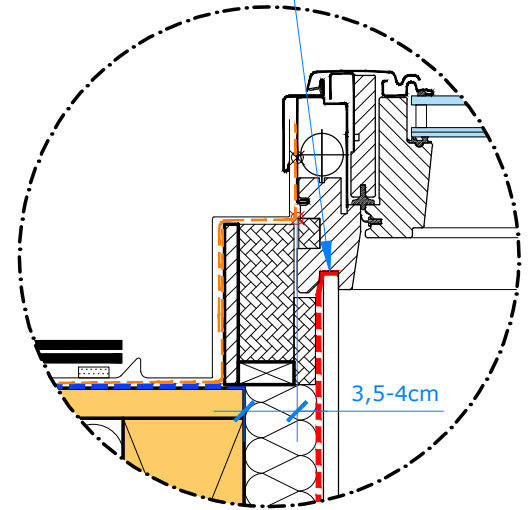

**Detail C M5**

**VELUX Products**

-  GGL  
15°-90°
-  EAS  
20°-75°
-  BFX
-  BBX
-  LS-
-  LAI

Slates, height: 2 x 8mm

**Section A-A / M10**

**Section B-B / M10**

Felt / brether membrane

Rafter / Trimmer

Thermal Insulation

Vapour barrier

Gypsum-board

**1/2**

**Detail D M5**

**Roof view**

Windows sizes: Outer frame sizes in cm

GPL_60	B x L
FK06	66 x 118
FK08	66 x 140
MK04	78 x 98
MK06	78 x 118
MK08	78 x 140
MK10	78 x 160
PK06	94 x 118
PK08	94 x 140
PK10	94 x 160
SK06	114 x 118
SK08	114 x 140
SK10	114 x 160
UK08	134 x 140

Bottom part of the flashing  
**VELUX EAS**

**Detail A  
M5**

Roof thermal insulation  
Felt/breather membrane  
Underfelt collar **VELUX BFX**

Top part of the flashing  
**VELUX EAS**

**Detail B  
M5**

Gasket on **BBX** in window rebate  
**VELUX GGL** Centre pivot roof window

**VELUX Products**

Size of the opening in the roof for all heights

**2/2**