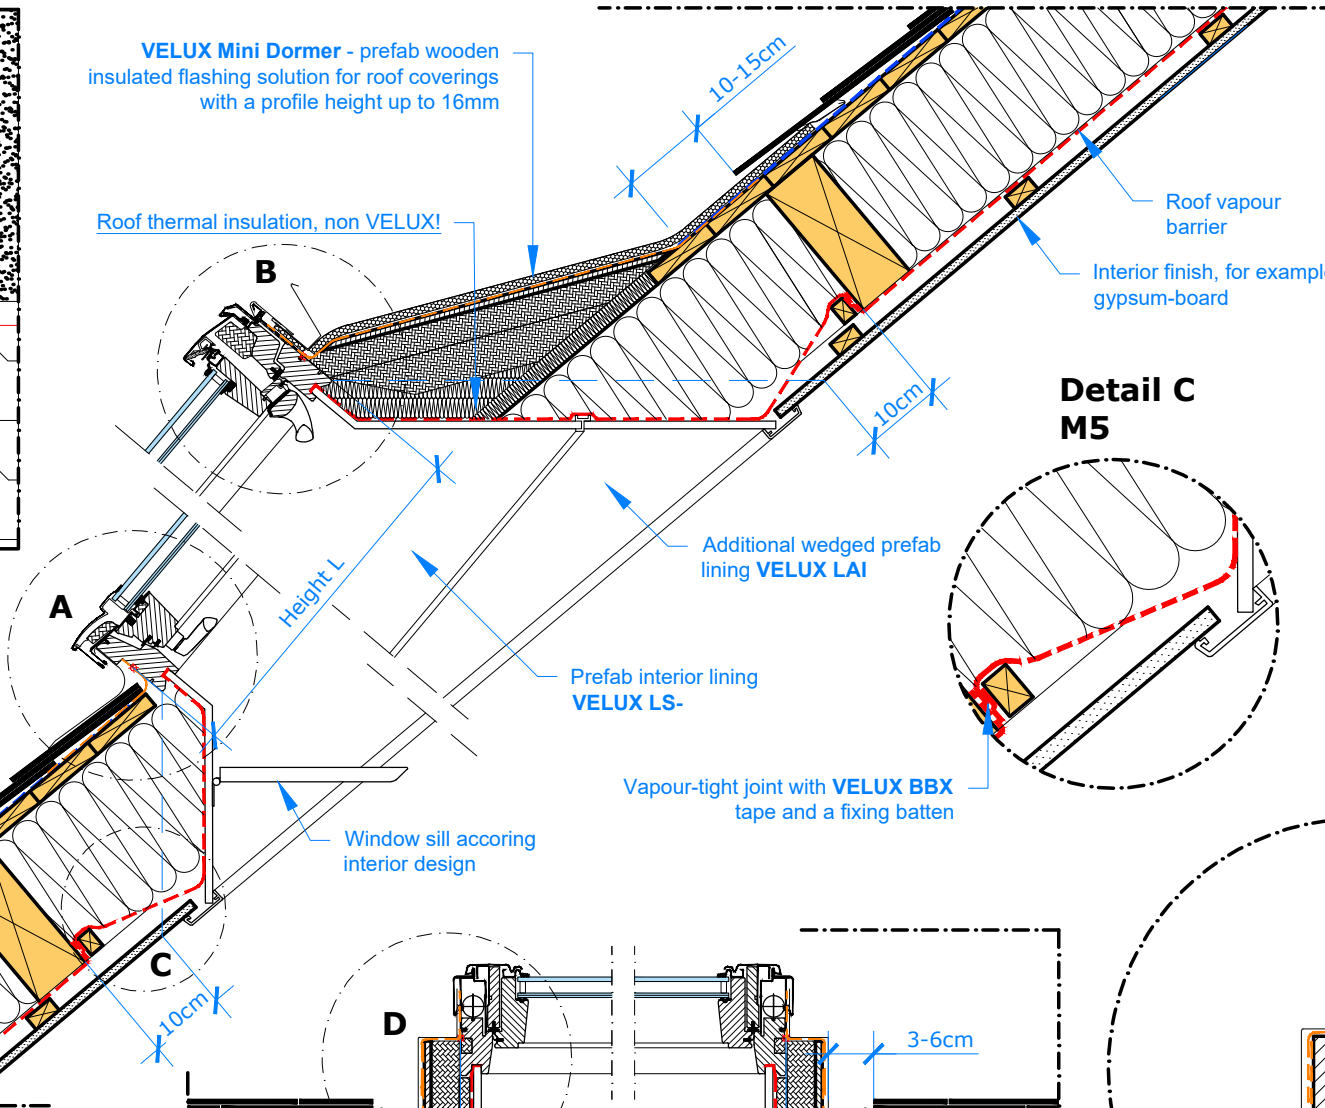

**Roof view**

VELUX Mini Dormer - prefab wooden insulated flashing solution for roof coverings with a profile height up to 16mm

Roof thermal insulation, non VELUX!

Roof vapour barrier

Interior finish, for example gypsum-board

**Detail C M5**

**VELUX Products**

-  GGL  
15°-90°
-  EAS  
20°-75°
-  BFX
-  BBX
-  LS-
-  LAI

Slates, height: 2 x 8mm

**Section A-A / M10**

**Section B-B / M10**

Felt / brether membrane

Rafter / Trimmer

Thermal Insulation

Vapour barrier

Gypsum-board

**1/2**

**Detail D M5**

**Roof view**

Windows sizes: Outer frame sizes in cm

GPL_60	B x L
FK06	66 x 118
FK08	66 x 140
MK04	78 x 98
MK06	78 x 118
MK08	78 x 140
MK10	78 x 160
PK06	94 x 118
PK08	94 x 140
PK10	94 x 160
SK06	114 x 118
SK08	114 x 140
SK10	114 x 160
UK08	134 x 140

**VELUX Products**

Size of the opening in the roof for all heights

**2/2**