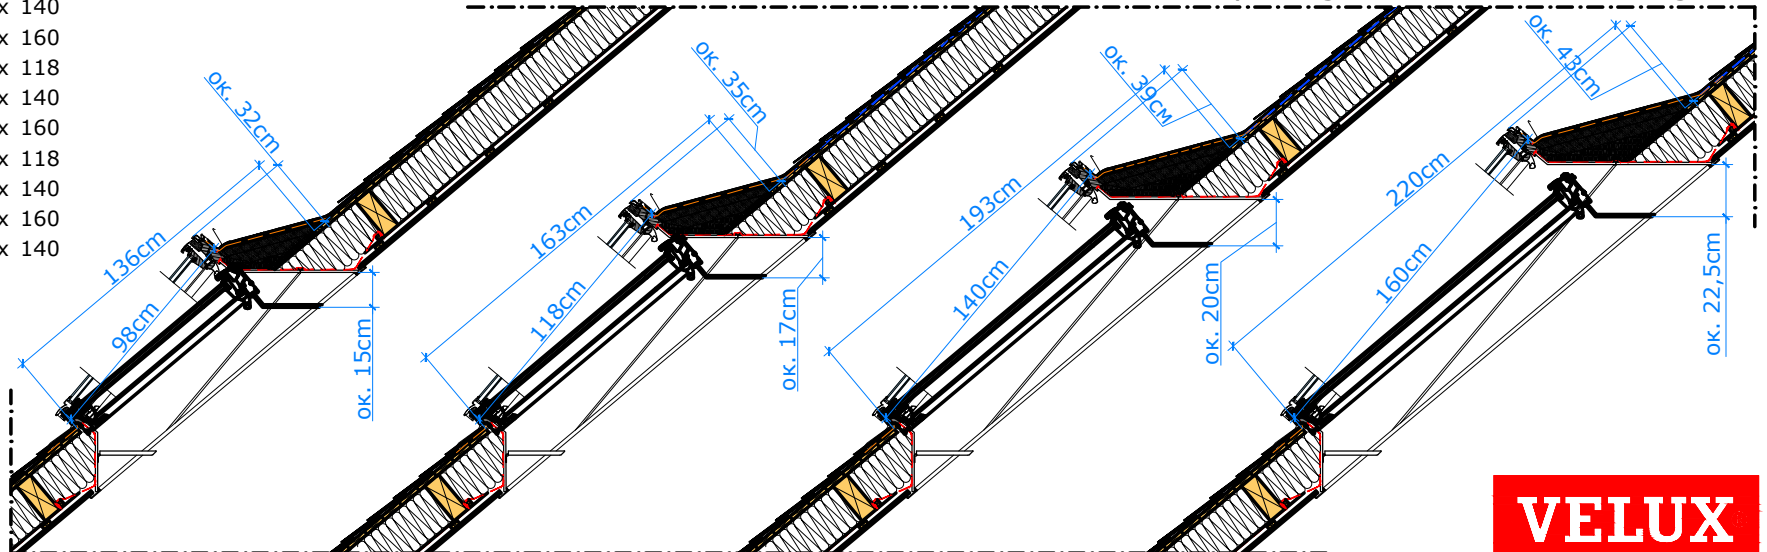

**Detail C M5**

**VELUX Products**

-  GGL  
15°-90°
-  EAS  
20°-75°
-  BFX
-  BBX
-  LS-
-  LAI

Slates, height: 2 x 8mm

**Section A-A / M10**

**Section B-B / M10**

Felt / brether membrane

Rafter / Trimmer

Thermal Insulation

Vapour barrier

Gypsum-board

**1/2**

**Detail D M5**

**Roof view**

Windows sizes: Outer frame sizes in cm

GPL_60	B x L
FK06	66 x 118
FK08	66 x 140
MK04	78 x 98
MK06	78 x 118
MK08	78 x 140
MK10	78 x 160
PK06	94 x 118
PK08	94 x 140
PK10	94 x 160
SK06	114 x 118
SK08	114 x 140
SK10	114 x 160
UK08	134 x 140

Bottom part of the flashing  
**VELUX EAS**

**Detail A  
M5**

Roof thermal insulation  
Felt/breather membrane  
Underfelt collar **VELUX BFX**

Top part of the flashing  
**VELUX EAS**

**Detail B  
M5**

Gasket on **BBX** in window rebate  
**VELUX GGL** Centre pivot roof window

**VELUX Products**

Size of the opening in the roof for all heights

**2/2**