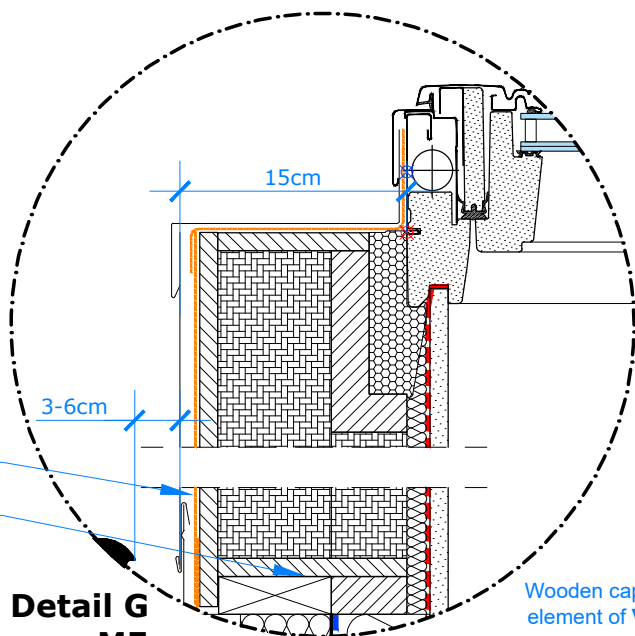

**3/4**

Tiles max 120mm

**Section B-B / M10**

**Roof view**

VELUX BFX Underfelt Collar

Side part, triangular element part of **VELUX Dormer**: integrated thermal insulation, side elements - OSB

**Detail G M5**

**4/4**

Tiles max 120mm