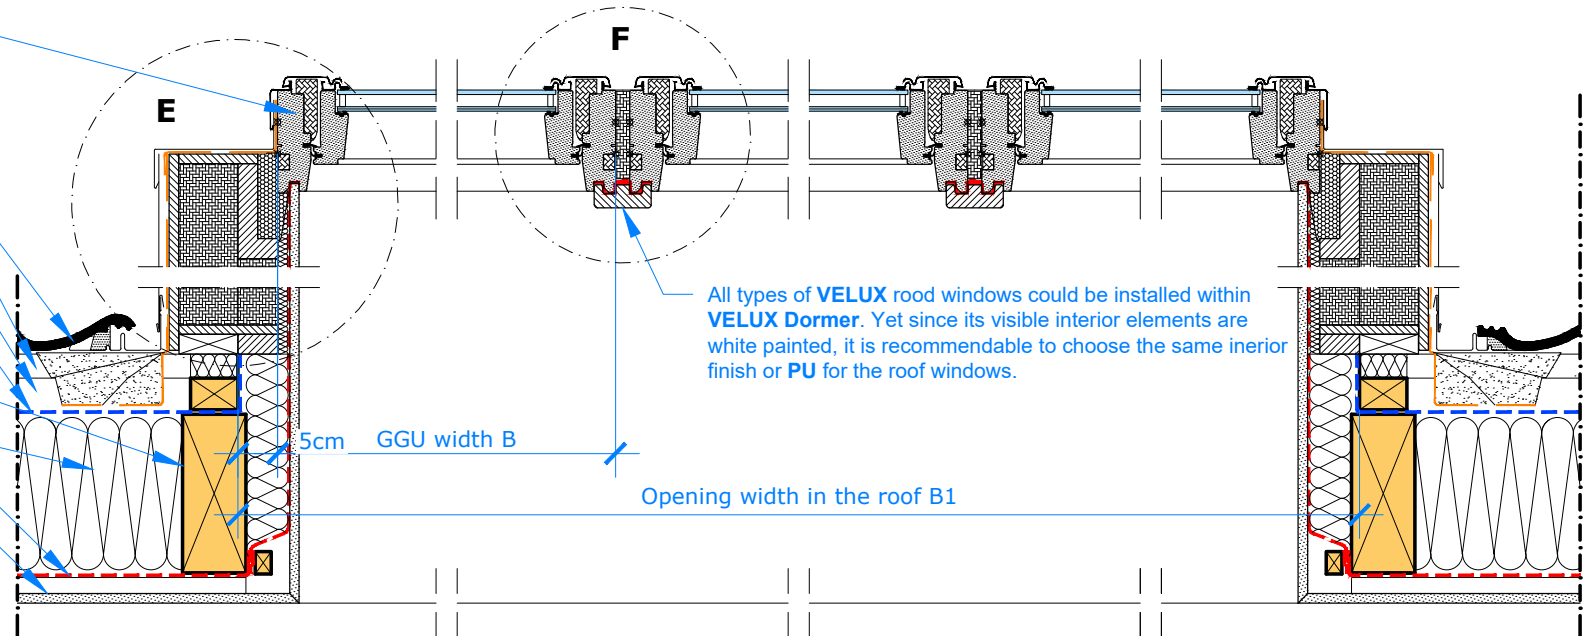

All types of **VELUX** roof windows could be installed within **VELUX Dormer**. Yet since its visible interior elements are white painted, it is recommendable to choose the same interior finish or PU for the roof windows.

3/4

Tiles max 120mm

Section B-B / M10