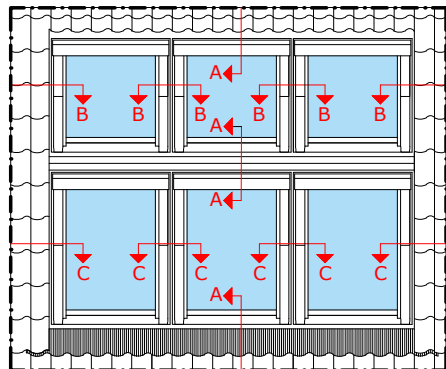

Roof view

VELUX BFX Underfelt Collar

Side part, triangular element part of **VELUX Dormer**: integrated thermal insulation, side elements - OSB