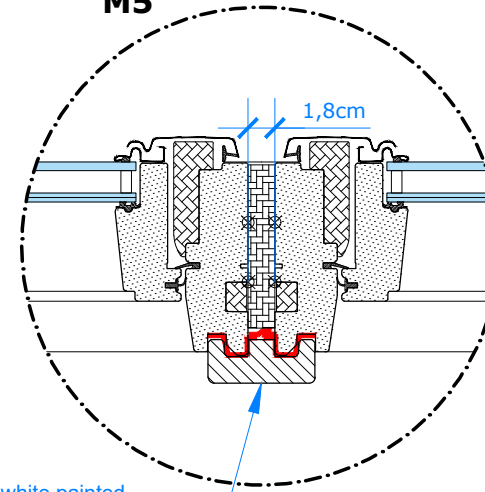

**Detail F
M5**

Wooden cap, white painted, element of **VELUX Dormer**

VELUX Products

- **GGU**
  15°-90°
- **GPU**
  15°-55°/75°
- **EBW--BK**
  35°-70°
- **BFX**
- **BDX**
- **BBX**

White PU centre pivot roof window **VELUX GGU**