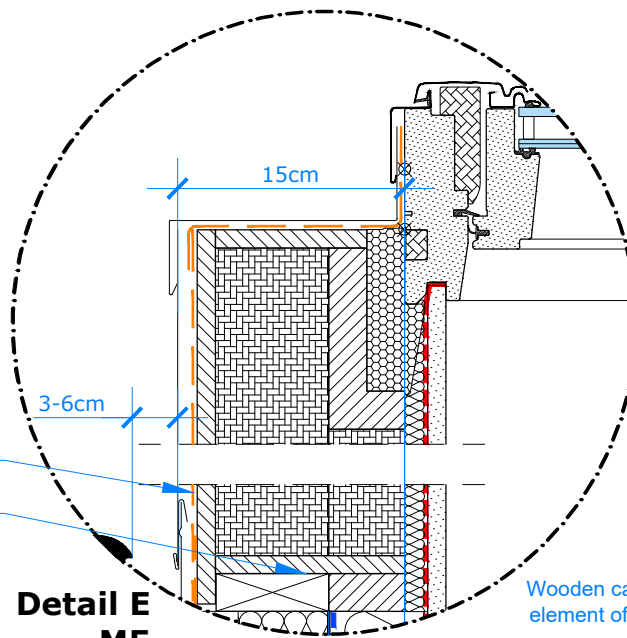

VELUX BFX Underfelt Collar

Side part, triangular element part of **VELUX Dormer**: integrated thermal insulation, side elements - OSB

**Detail E
M5**

Wooden cap, white painted, element of **VELUX Dormer**

VELUX Products

- **GGU**
  15°-90°
- **GPU**
  15°-55°/75°
- **EBW--BK**
  35°-70°
- **BFX**
- **BDX**
- **BBX**

White PU centre pivot roof window **VELUX GGU**

All types of **VELUX** roof windows could be installed within **VELUX Dormer**. Yet since its visible interior elements are white painted, it is recommendable to choose the same interior finish or PU for the roof windows.

3/4

Tiles max 120mm