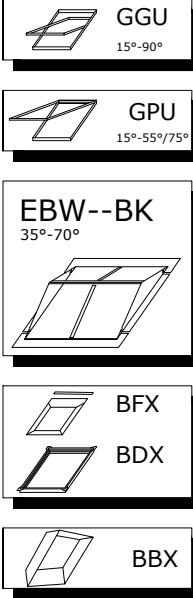

Possible blinds and shutters

Interior solutions for light regulation			
Blackout blinds	●	●	●
Roller blinds	●	●	●
Pleated blinds	●	●	
Pleated blinds with "flying" manual operation	●		
Blackout energy blinds	●	●	
Venetian blinds	●	●	
Duo blackout blinds	●		
Outdoor solutions for heat regulation			
Awning blind	●	●	●

● ● ●	Available with manual, electrical and solar powered operation
● ●	Available with manual and electrical operation
●	Available with manual operation