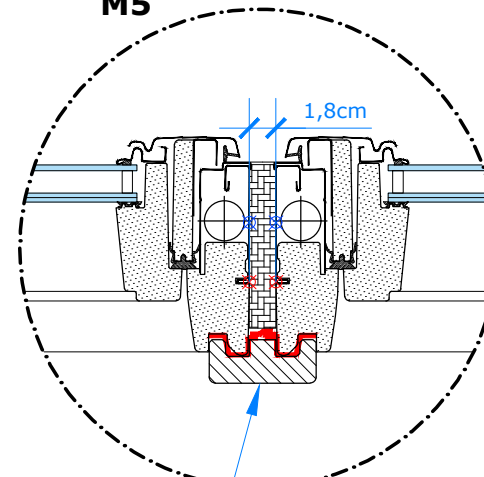

Detail H M5

Wooden cap, white painted, element of **VELUX Dormer**

VELUX Products

	GGU 15°-90°
	GPU 15°-55°/75°
	EBW--BK 35°-70°
	BFX
	BDX
	BBX

White PU top hung roof window **VELUX GPU**

- Tiles
- Battens
- Counter battens
- Felt / breather membrane
- Rafter / trimmer
- Thermal insulation
- Roof vapour barrier
- Interior finish, for example gypsum board