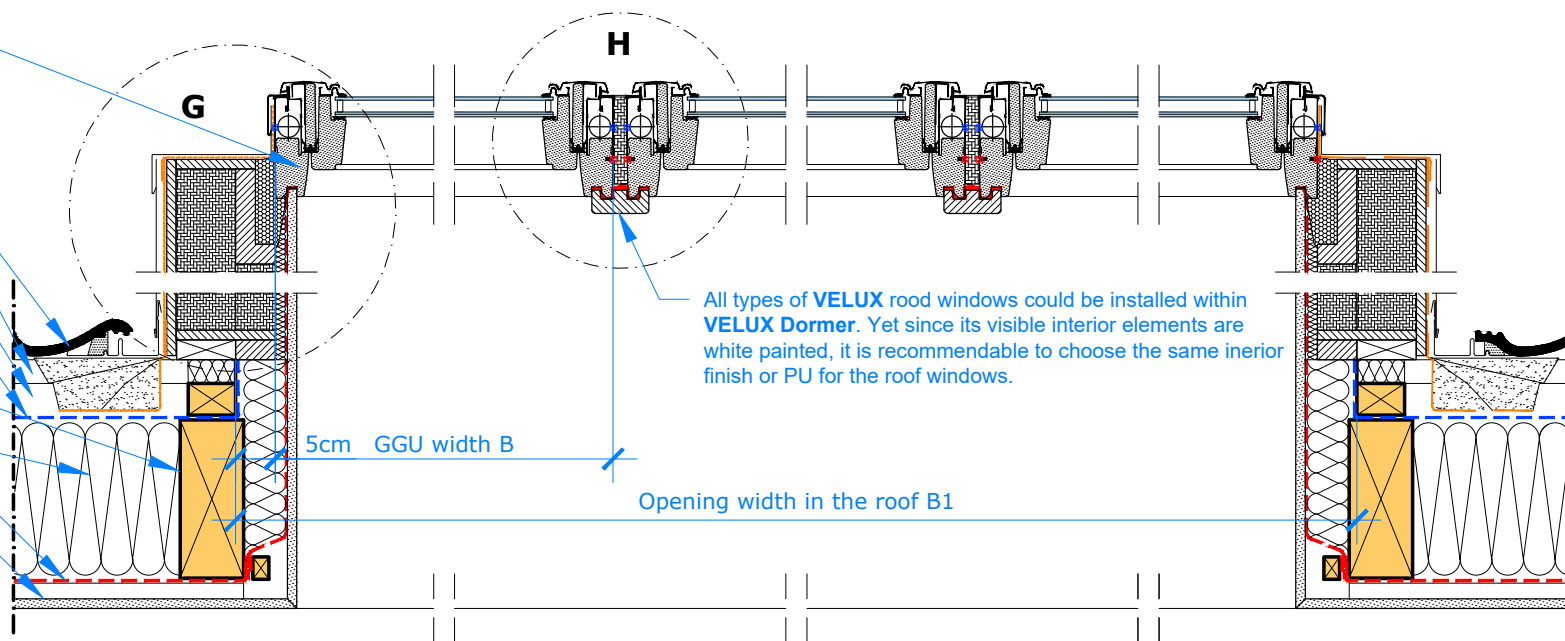

**Detail H M5**

Wooden cap, white painted, element of **VELUX Dormer**

**VELUX Products**

	GGU 15°-90°
	GPU 15°-55°/75°
	EBW--BK 35°-70°
	BFX
	BDX
	BBX

White PU top hung roof window **VELUX GPU**

- Tiles
- Battens
- Counter battens
- Felt / breather membrane
- Rafter / trimmer
- Thermal insulation
- Roof vapour barrier
- Interior finish, for example gypsum board