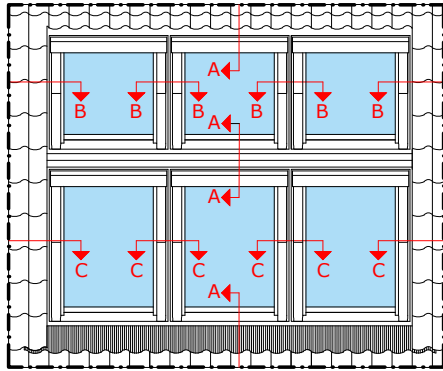

Vapor-tight joint with **VELUX BBX** tape and a fixing batten

**Section A-A / M10**

Roof vapour barrier

60cm

max 4cm

GGU height L=118cm

approx. 3xcm

GPU Height L=118cm

Interior finish, for example gypsum board

**VELUX Products**

- GGU 15°-90°
- GPU 15°-55°/75°
- EBW--BK 35°-70°
- BFX
- BDX
- BBX

Combination size in cm		Window frame	
Opening in the roof			
4 Windows	6 Windows		
GGU/GPU_70	B x L	B1 x L1	B1 x L1
MK06	78 x 118	168 x 267	248 x 267
PK06	94 x 118	200 x 267	не се
SK06	114 x 118	240 x 267	предлага

Installation height in cm	Roof slope DN	Height H
	35°	200
	40°	217
	45°	233
	50°	247
	55°	260

**Roof view**

Ridge gutter, part of the system solution **VELUX Dormer**  
**VELUX BFX** Underfelt Collar - overlapping as shown