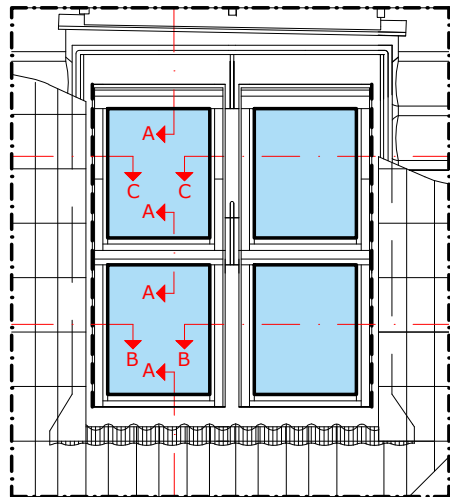

**Roof view**

Height of intermediate element must have a standard balcony railing height (105-120cm)

External roller shutter  
**VELUX SMG**

Fixed roof window **VELUX GIL** (installation only in combination with an openable roof window)

**2/4**

**VELUX Products**

- GGL**  
15°-90°
- GIL**  
15°-90°
- EKW**  
15°-90°
- ETW**  
35°-53°
- ETX**  
35°-53°
- BFX**
- BDX 2000**
- BFX W34**
- BDX W34**
- X15 BBX**
- X16 BBX W34**
- SMG**  
15°-90°

To avoid snow and ice damage from standing water at the top part of the window (between roller shutter and roof covering) - follow the current building standards and local regulations!

**Roof view**

Fixed roof window **VELUX GIL**  
(only in combination with a  
openable roof window above it)

External roller shutter  
**VELUX SMG**

**Detail E  
M5**

**Detail F  
M5**

Fixed roof window **VELUX GIL**  
(only in combination with a  
openable roof window above it)

Side part of **VELUX EKW**  
aluminum flashing for roof  
coverings with a profile  
height up to 120mm