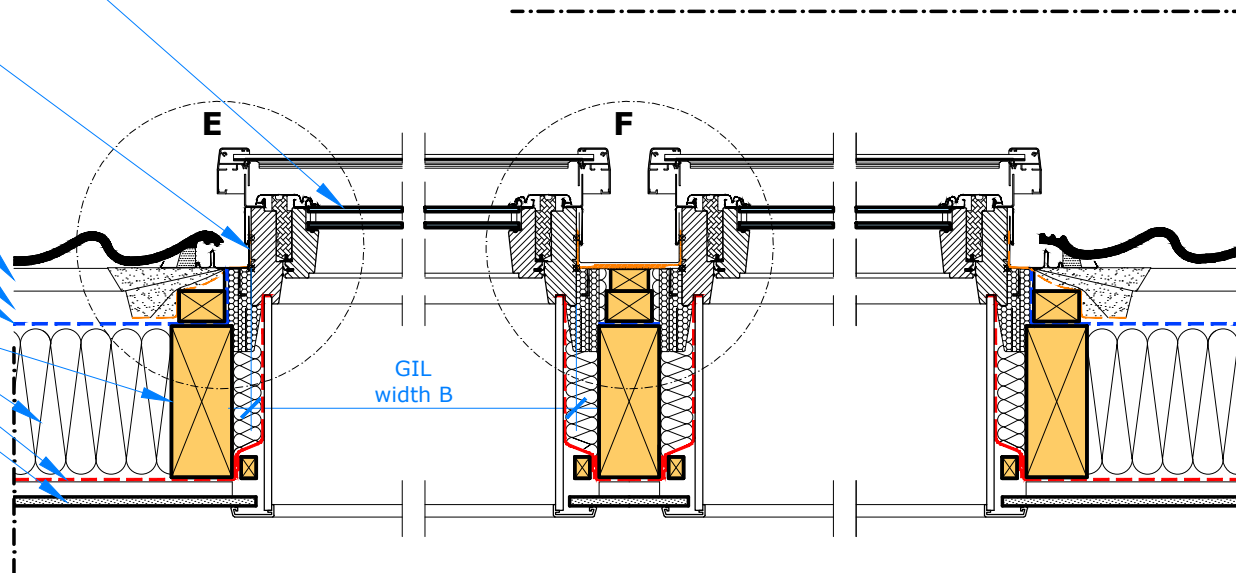

To avoid snow and ice damage from standing water at the top part of the window (between roller shutter and roof covering) - follow the current building standards and local regulations!

**Roof view**

Fixed roof window **VELUX GIL**  
(only in combination with a  
openable roof window above it)

External roller shutter  
**VELUX SMG**

**Detail E  
M5**

**Detail F  
M5**

Fixed roof window **VELUX GIL**  
(only in combination with a  
openable roof window above it)

Side part of **VELUX EKW**  
aluminum flashing for roof  
coverings with a profile  
height up to 120mm

Battens  
Counter battens  
Felt/ breather membrane  
Rafter / Trimmer  
Insulation  
Roof vapour barrier  
Interior finish,  
for example gypsum board

**Section B-B / M10**

**3/4**

	GGL 15°-90°
	GIL 15°-90°
	EKW 15°-90°
	ETW 35°-53°
	ETX 35°-53°
	BFX
	BDX 2000
	BFX W34
	BDX W34
	X15 BBX
	X16 BBX W34
	SMG 15°-90°

**VELUX Products**

**Roof view**

Center-pivot roof window **VELUX GGL**

External roller shutter **VELUX SMG**

**Detail G  
M5**

**Detail H  
M5**

Center-pivot roof window **VELUX GGL**

Side part of **VELUX EKW** aluminum flashing for roof coverings with a profile height up to 120mm