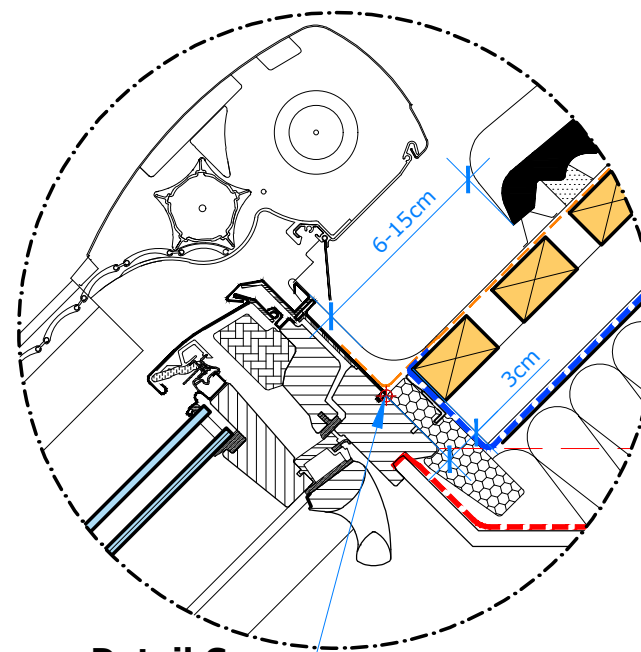

**Detail D M5**

10cm  
15  
Center picot roof window **VELUX GGL**  
Interior finish, for example gypsum board

GIL height L=92cm  
16

**Detail B M5**

Fastening of the roof window frames to one another without the need of an additional bearing element

**1/4**

**Section A-A / M10**

**VELUX Products**

- GGL**  
15°-90°
- GIL**  
15°-90°
- EKW**  
15°-90°
- ETW**  
35°-53°
- ETX**  
35°-53°
- BFX**
- BDX 2000**
- BFX W34**
- BDX W34**
- X15 BBX**
- X16 BBX W34**
- SMG**  
15°-90°

**Roof view**

Window sizes, outer frame sizes in cm

GPL_60	B x L
MK04	78 x 98
MK06	78 x 118
MK08	78 x 140
MK10	78 x 160
PK06	94 x 118
PK08	94 x 140
PK10	94 x 160
SK06	114 x 118
SK08	114 x 140
SK10	114 x 160
UK04	134 x 98
UK08	134 x 140

GIL_60	B x L
MK34	78 x 92
PK34	94 x 92
SK34	114 x 92
UK34	134 x 92

**Detail C  
M5**

Mounting of the roof windows with installation brackets to the battens framing the opening

Fixed roof window **VELUX GIL** (only in combination with a openable roof window above it)