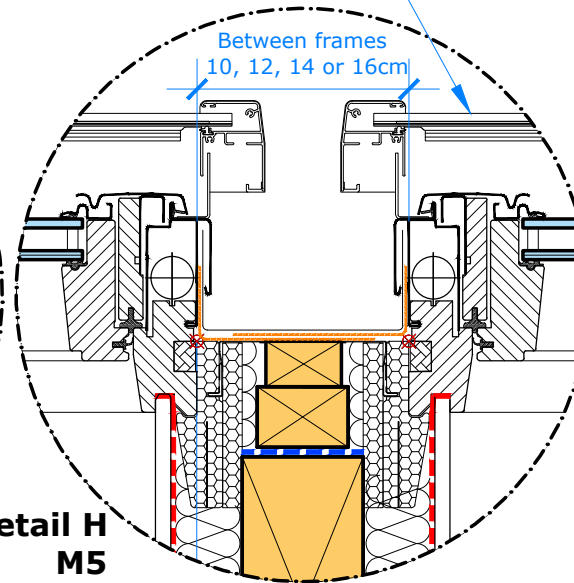

External roller shutter  
**VELUX SMG**

**Detail E  
M5**

**Detail F  
M5**

Fixed roof window **VELUX GIL**  
(only in combination with a  
openable roof window above it)

Side part of **VELUX EKW**  
aluminum flashing for roof  
coverings with a profile  
height up to 120mm

**VELUX Products**

**Roof view**

Center-pivot roof window **VELUX GGL**

External roller shutter **VELUX SMG**

**Detail G  
M5**

**Detail H  
M5**

Center-pivot roof window **VELUX GGL**

Side part of **VELUX EKW** aluminum flashing for roof coverings with a profile height up to 120mm

-  **GGL**  
15°-90°
-  **GIL**  
15°-90°
-  **EKW**  
15°-90°
-  **ETW**  
35°-53°
-  **ETX**  
35°-53°
-  **BFX**
-  **BDX 2000**
-  **BFX W34**
-  **BDX W34**
-  **X15 BBX**
-  **X16 BBX W34**
-  **SMG**  
15°-90°