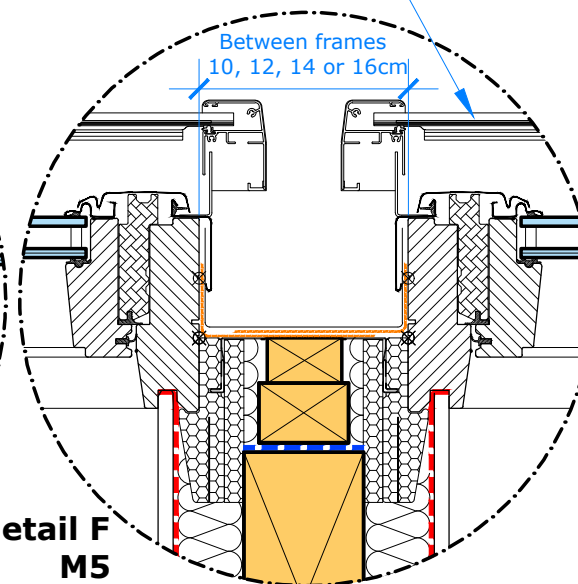

**2/4**

**VELUX Products**

- GGL**  
15°-90°
- GIL**  
15°-90°
- EKW**  
15°-90°
- ETW**  
35°-53°
- ETX**  
35°-53°
- BFX**
- BDX 2000**
- BFX W34**
- BDX W34**
- X15 BBX**
- X16 BBX W34**
- SMG**  
15°-90°

To avoid snow and ice damage from standing water at the top part of the window (between roller shutter and roof covering) - follow the current building standards and local regulations!

**Roof view**

Fixed roof window **VELUX GIL**  
(only in combination with a  
openable roof window above it)

External roller shutter  
**VELUX SMG**

**Detail E  
M5**

**Detail F  
M5**

Fixed roof window **VELUX GIL**  
(only in combination with a  
openable roof window above it)

Side part of **VELUX EKW**  
aluminum flashing for roof  
coverings with a profile  
height up to 120mm