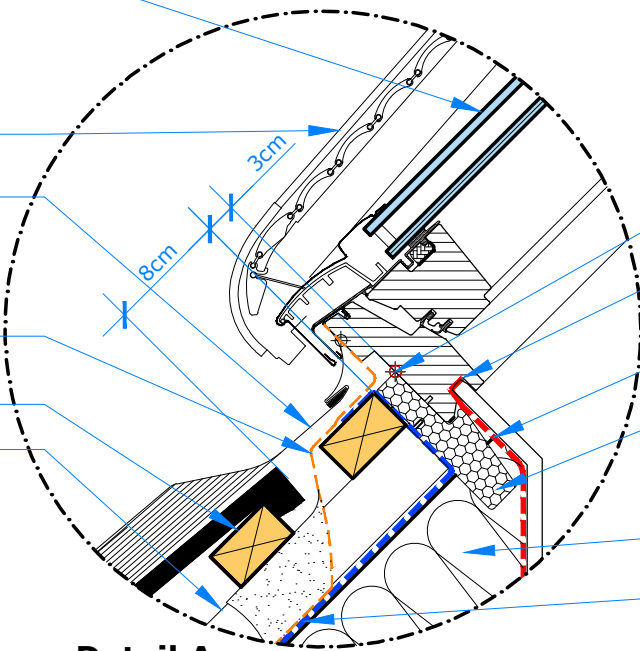

**Roof view**

Window sizes, outer frame sizes in cm

GPL_60	B x L
MK04	78 x 98
MK06	78 x 118
MK08	78 x 140
MK10	78 x 160
PK06	94 x 118
PK08	94 x 140
PK10	94 x 160
SK06	114 x 118
SK08	114 x 140
SK10	114 x 160
UK04	134 x 98
UK08	134 x 140

GIL_60	B x L
MK34	78 x 92
PK34	94 x 92
SK34	114 x 92
UK34	134 x 92

**Detail C  
M5**

Mounting of the roof windows with installation brackets to the battens framing the opening

Fixed roof window **VELUX GIL** (only in combination with a openable roof window above it)

External roller shutter **VELUX SMG**  
**VELUX EKW** Aluminum flashing for roof coverings with a profile height up to 120mm

**VELUX BFX** Underfelt Collar  
Battens  
Counter battens

**Detail A  
M5**

Red level of installation  
Gasket on **BBX** in window rebate  
**VELUX BBX** vapour barrier  
Thermal insulation frame **VELUX BDX**  
Insulation  
Felt/ breather membrane

To avoid snow and ice damage from standing water at the top part of the window (between roller shutter and roof covering) - follow the current building standards and local regulations!

**Roof view**

Fixed roof window **VELUX GIL**  
(only in combination with a  
openable roof window above it)