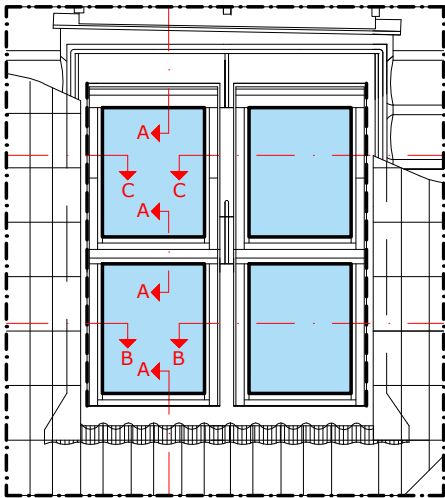

**Roof view**

Height of intermediate element must have a standard balcony railing height (105-120cm)

External roller shutter  
**VELUX SMG**

Fixed roof window **VELUX GIL** (installation only in combination with an openable roof window)

External roller shutter  
**VELUX SMG**

**Detail E  
M5**

**Detail F  
M5**

Fixed roof window **VELUX GIL**  
(only in combination with a  
openable roof window above it)

Side part of **VELUX EKW**  
aluminum flashing for roof  
coverings with a profile  
height up to 120mm

Battens  
Counter battens  
Felt/ breather membrane  
Rafter / Trimmer  
Insulation  
Roof vapour barrier  
Interior finish,  
for example gypsum board

**Section B-B / M10**

**3/4**

	GGL 15°-90°
	GIL 15°-90°
	EKW 15°-90°
	ETW 35°-53°
	ETX 35°-53°
	BFX
	BDX 2000
	BFX W34
	BDX W34
	X15 BBX
	X16 BBX W34
	SMG 15°-90°

**VELUX Products**

**Roof view**

Center-pivot roof window **VELUX GGL**

External roller shutter **VELUX SMG**

**Detail G  
M5**

**Detail H  
M5**

Center-pivot roof window **VELUX GGL**

Side part of **VELUX EKW** aluminum flashing for roof coverings with a profile height up to 120mm