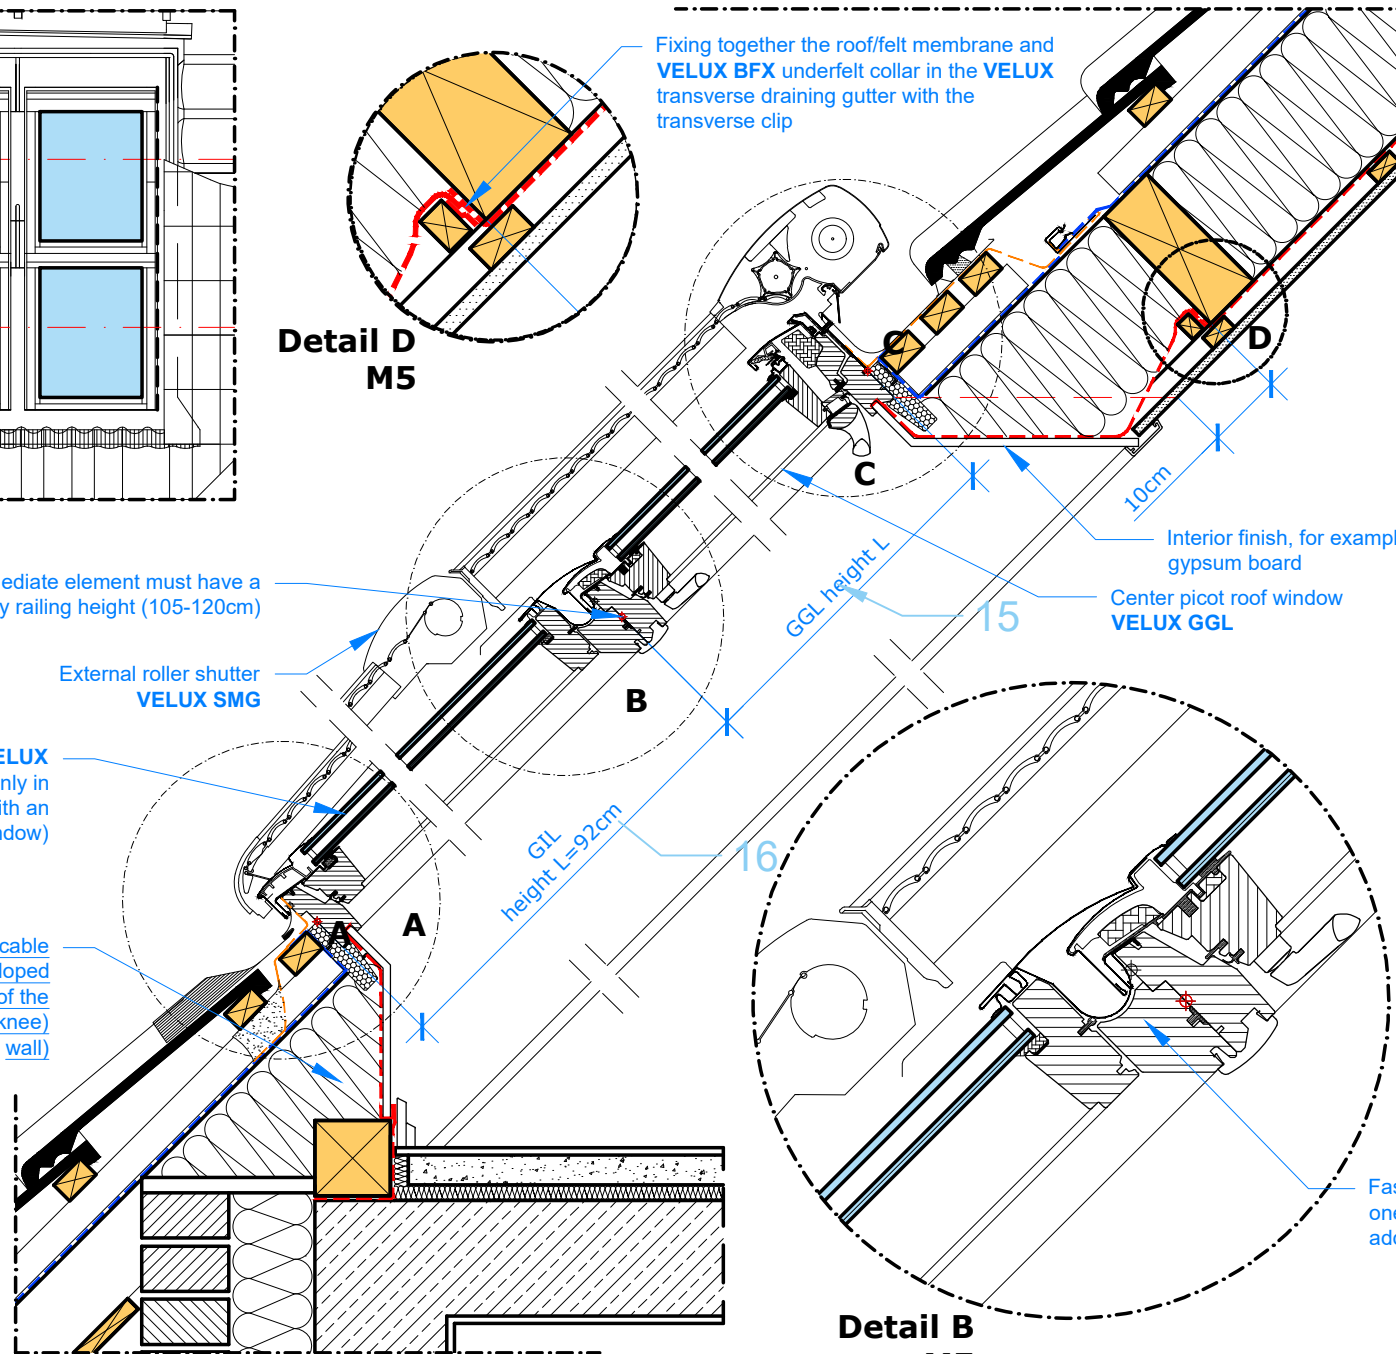

**Roof view**

Height of intermediate element must have a standard balcony railing height (105-120cm)

External roller shutter  
**VELUX SMG**

Fixed roof window **VELUX GIL** (installation only in combination with an openable roof window)

The solution is applicable for rooms with a sloped roof up to the level of the flooring (no attic (knee) wall)

Fixing together the roof/felt membrane and **VELUX BFX** underfelt collar with the transverse draining gutter with the transverse clip

**Detail D M5**

10cm  
15  
Center picot roof window **VELUX GGL**  
Interior finish, for example gypsum board

GIL height L=92cm  
16

**Detail B M5**

Fastening of the roof window frames to one another without the need of an additional bearing element