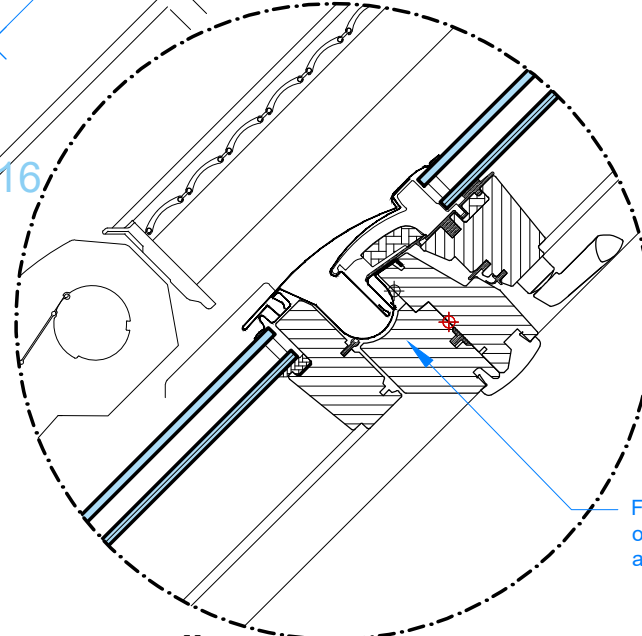

**Roof view**

Height of intermediate element must have a standard balcony railing height (105-120cm)

External roller shutter  
**VELUX SMG**

Fixed roof window **VELUX GIL** (installation only in combination with an openable roof window)

The solution is applicable for rooms with a sloped roof up to the level of the flooring (no attic (knee) wall)

Fixing together the roof/felt membrane and **VELUX BFX** underfelt collar with the transverse draining gutter with the transverse clip

**Detail D M5**

10cm  
15  
Center picot roof window **VELUX GGL**  
Interior finish, for example gypsum board

GIL height L=92cm  
16

**Detail B M5**

Fastening of the roof window frames to one another without the need of an additional bearing element

**1/4**

**Section A-A / M10**

**VELUX Products**

- GGL**  
15°-90°
- GIL**  
15°-90°
- EKW**  
15°-90°
- ETW**  
35°-53°
- ETX**  
35°-53°
- BFX**
- BDX 2000**
- BFX W34**
- BDX W34**
- X15 BBX**
- X16 BBX W34**
- SMG**  
15°-90°