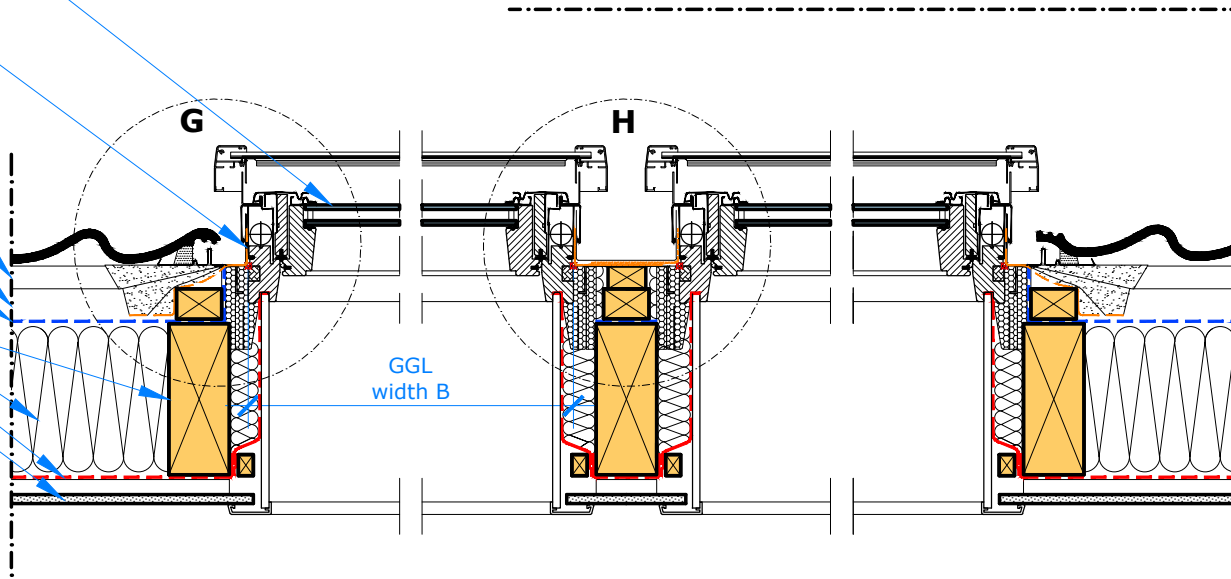

External roller shutter  
**VELUX SMG**

**Detail E  
M5**

**Detail F  
M5**

Fixed roof window **VELUX GIL**  
(only in combination with a  
openable roof window above it)

Side part of **VELUX EKW**  
aluminum flashing for roof  
coverings with a profile  
height up to 120mm

**VELUX Products**

**Roof view**

Center-pivot roof window **VELUX GGL**

External roller shutter **VELUX SMG**

**Detail G  
M5**

**Detail H  
M5**

Center-pivot roof window **VELUX GGL**

Side part of **VELUX EKW** aluminum flashing for roof coverings with a profile height up to 120mm

Battens  
Counter battens  
Felt/ breather membrane  
Rafter/ trimmer  
Insulation  
Roof vapor barrier  
Interior finish, for example gypsum board

**Section C-C / M10**

**4/4**

Tiles max 120mm

**VELUX Products**

-  **GGL**  
15°-90°
-  **GIL**  
15°-90°
-  **EKW**  
15°-90°
-  **ETW**  
35°-53°
-  **ETX**  
35°-53°
-  **BFX**
-  **BDX 2000**
-  **BFX W34**
-  **BDX W34**
-  **X15 BBX**
-  **X16 BBX W34**
-  **SMG**  
15°-90°