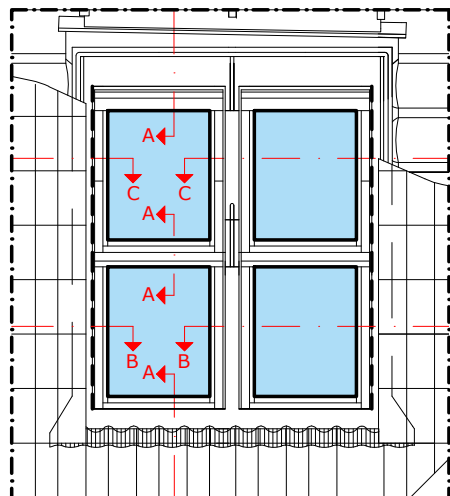

**Roof view**

Height of intermediate element must have a standard balcony railing height (105-120cm)

External roller shutter  
**VELUX SMG**

Fixed roof window **VELUX GIL** (installation only in combination with an openable roof window)

**Detail D M5**

10cm  
15  
Center picot roof window **VELUX GGL**  
Interior finish, for example gypsum board

GIL height L=92cm  
16

**Detail B M5**

Fastening of the roof window frames to one another without the need of an additional bearing element

**1/4**

**Section A-A / M10**

**VELUX Products**

- GGL**  
15°-90°
- GIL**  
15°-90°
- EKW**  
15°-90°
- ETW**  
35°-53°
- ETX**  
35°-53°
- BFX**
- BDX 2000**
- BFX W34**
- BDX W34**
- X15 BBX**
- X16 BBX W34**
- SMG**  
15°-90°

**Roof view**

Window sizes, outer frame sizes in cm

GPL_60	B x L
MK04	78 x 98
MK06	78 x 118
MK08	78 x 140
MK10	78 x 160
PK06	94 x 118
PK08	94 x 140
PK10	94 x 160
SK06	114 x 118
SK08	114 x 140
SK10	114 x 160
UK04	134 x 98
UK08	134 x 140