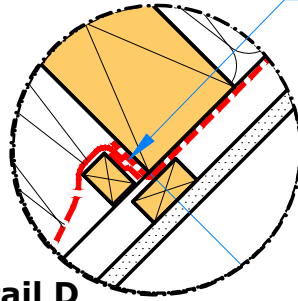

**Roof view**

Height of intermediate element must have a standard balcony railing height (105-120cm)

External roller shutter  
**VELUX SMG**

Fixed roof window **VELUX GIL** (installation only in combination with an openable roof window)

**Detail D M5**

10cm  
15  
Center picot roof window **VELUX GGL**  
Interior finish, for example gypsum board

GIL height L=92cm  
16

**Detail B M5**

Fastening of the roof window frames to one another without the need of an additional bearing element