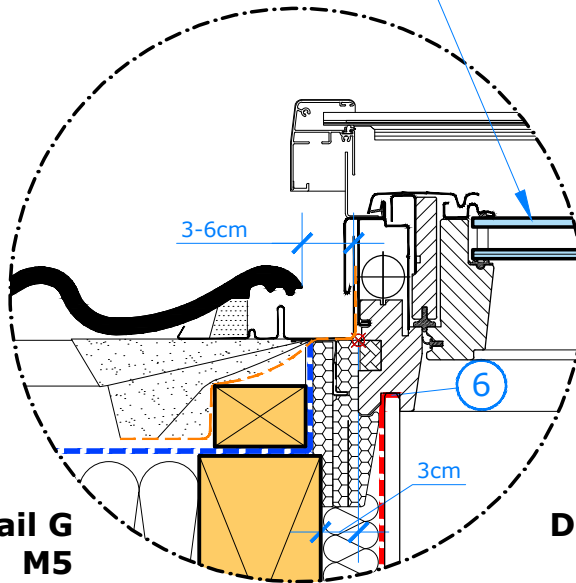

External roller shutter  
**VELUX SMG**

**Detail E  
M5**

**Detail F  
M5**

Fixed roof window **VELUX GIL**  
(only in combination with a  
openable roof window above it)

Side part of **VELUX EKW**  
aluminum flashing for roof  
coverings with a profile  
height up to 120mm

**VELUX Products**

**Roof view**

Center-pivot roof window **VELUX GGL**

External roller shutter **VELUX SMG**

**Detail G  
M5**

**Detail H  
M5**

Center-pivot roof window **VELUX GGL**

Side part of **VELUX EKW** aluminum flashing for roof coverings with a profile height up to 120mm

Battens  
Counter battens  
Felt/ breather membrane  
Rafter/ trimmer  
Insulation  
Roof vapor barrier  
Interior finish, for example gypsum board

**Section C-C / M10**

**4/4**

Tiles max 120mm

**VELUX Products**

-  **GGL**  
15°-90°
-  **GIL**  
15°-90°
-  **EKW**  
15°-90°
-  **ETW**  
35°-53°
-  **ETX**  
35°-53°
-  **BFX**
-  **BDX 2000**
-  **BFX W34**
-  **BDX W34**
-  **X15 BBX**
-  **X16 BBX W34**
-  **SMG**  
15°-90°