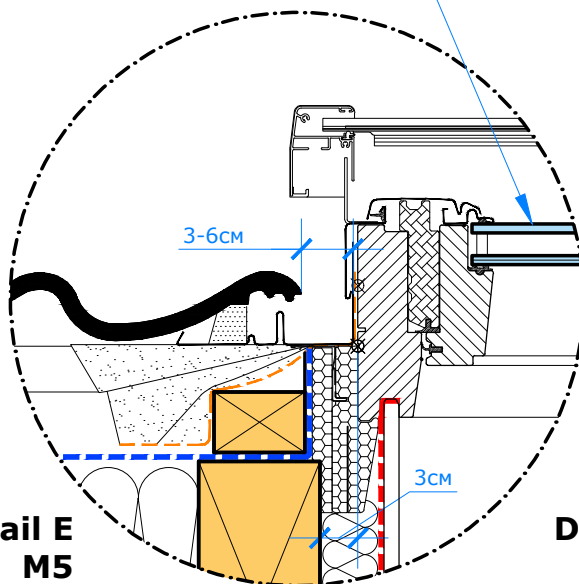

**2/4**

**VELUX Products**

- GGL**  
15°-90°
- GIL**  
15°-90°
- EKW**  
15°-90°
- ETW**  
35°-53°
- ETX**  
35°-53°
- BFX**
- BDX 2000**
- BFX W34**
- BDX W34**
- X15 BBX**
- X16 BBX W34**
- SMG**  
15°-90°

To avoid snow and ice damage from standing water at the top part of the window (between roller shutter and roof covering) - follow the current building standards and local regulations!

**Roof view**

Fixed roof window **VELUX GIL**  
(only in combination with a  
openable roof window above it)

External roller shutter  
**VELUX SMG**

**Detail E  
M5**

**Detail F  
M5**

Fixed roof window **VELUX GIL**  
(only in combination with a  
openable roof window above it)

Side part of **VELUX EKW**  
aluminum flashing for roof  
coverings with a profile  
height up to 120mm